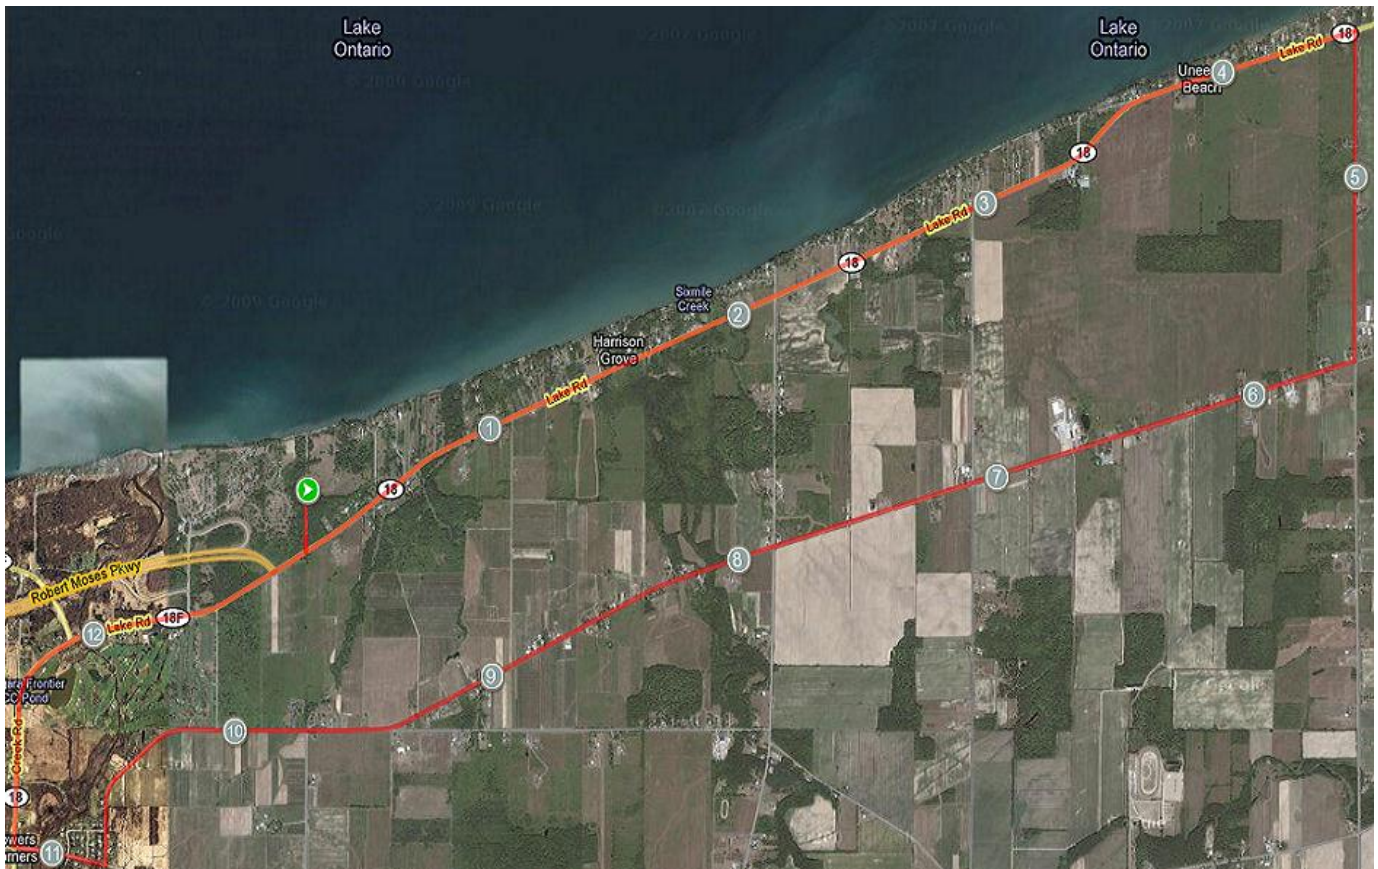

## Porter Triple X - bike course

**Start - DEITZ ROAD**

**L - LAKE ROAD (ROUTE 18)** Turn @ approx 4.3m

**R - RANSOMVILLE ROAD (1.1m)** Turn @ approx 5.4miles

**R - YOUNGSTOWN-WILSON ROAD (5m)** Turn @ approx 10.6miles

**R - YOUNGSTOWN-LOCKPORT ROAD (ROUTE 93) (.5m)** Turn @ approx 11miles

**R - CREEK ROAD (ROUTE 18)** turns into **LAKE ROAD** still **ROUTE 18** (2m) Turn @ approx 12.6miles

**L - DEITZ ROAD** to FINISH